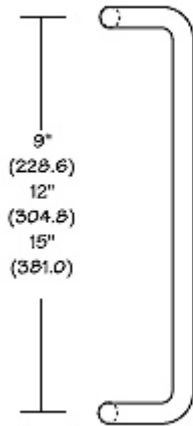

3012-2

1" diam. x 12" c.c. pull

Offset commercial door pull.

90+ STANDARD
45+ AVAILABLE